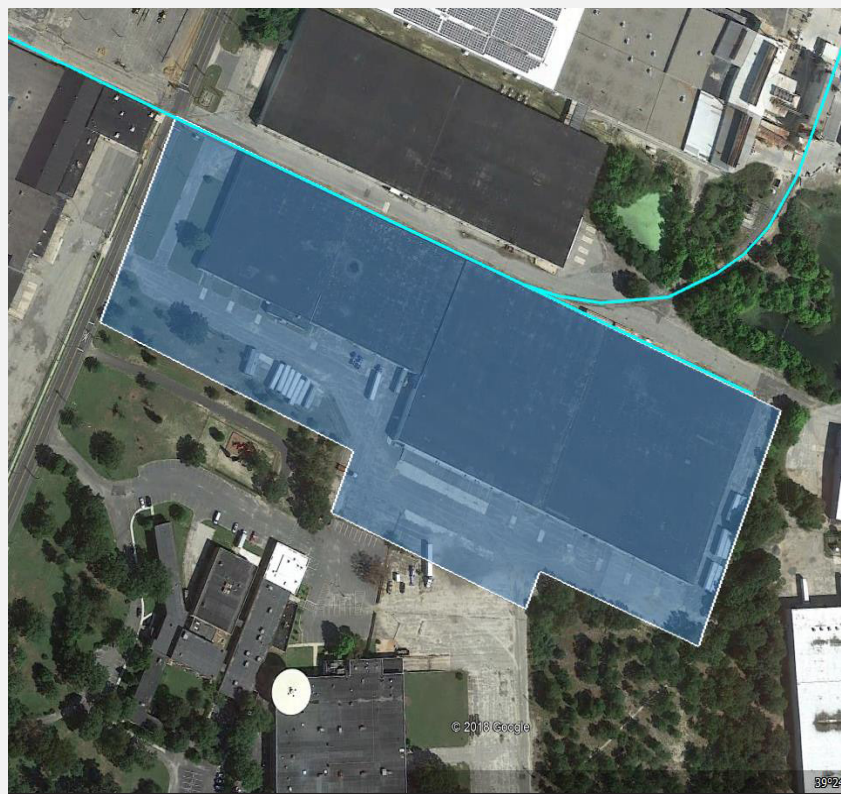

Rail Access Sites

Cumberland County New Jersey

Property Details

A 353,000 sq ft privately-owned manufacturing/warehouse facility available for sale or lease. The property is zoned industrial and has excellent access to New Jersey Route 55. The building features twenty tailgates and four drive-in doors and is located in Millville’s Urban Enterprise Zone and Redevelopment Area.

Rail Highlights

The Winchester and Western rail line is a **Dual Served** rail service that connects to both the CSX and Norfolk Southern national rail lines.

1,250 ft
Rail Frontage
105
Car Capacity
1,200
Carloads Annually